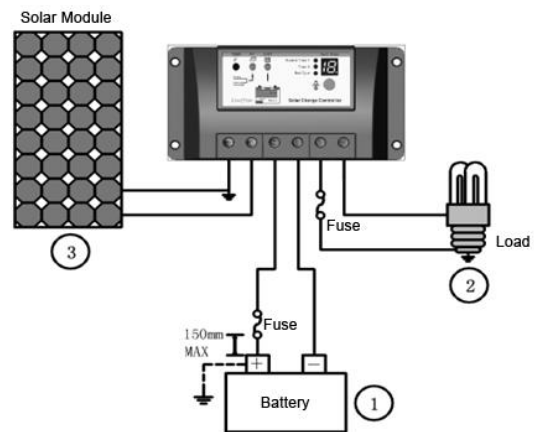

SOLAR CHARGER CONTROLLER

PWM

LS Series (1024R & 2024R)

10A - 20A

LandStar series solar charge controller that adopts the most advanced digital technique and operates fully automatically.

The Pulse Width Modulation (PWM) battery charging can greatly increase the life time of battery.

Features:

- 12/24V auto work
- High efficient Series PWM charging
- Gel, Sealed and Flooded battery type option
- Widely used, automatically recognize day/night
- Intelligent timer function with 1-15 hours option
- Digital LED menu with simple setting and easy using
- Use MOSFET as electronic switch
- Temperature compensation
- Electronic protection: over charging, over discharging, overload, short circuit , and overheating
- Reverse protection: any combination of solar module and battery

Applications:

Ideal for off-grid solar lighting system that needs light and timer control:

- Solar street lights
- Solar garden lights
- Solar detection equipment at night

Electronic protections:

ELECTRICAL PARAMETERS	LS1024R	LS2024R	LS2024R
Nominal system voltage	12 / 24VDC auto work		
Rated battery current	10A	15A	20A
Max. battery voltage	32V		
Charge circuit voltage drop	≤0.26V		
Discharge circuit voltage drop	≤0.15V		
Self-consumption	≤6mA		

ENVIRONMENTAL PARAMETERS		MECHANICAL PARAMETERS	LS1024R	LS2024R
Working temperature	-35°C to +55°C	Overall dimension	140 x 65 x 34mm	144x 75x 45mm
Storage temperature	-35°C to +80°C	Mounting dimension	130 x 45mm	135 x 55mm
Humidity	10%-90% NC	Terminal	4mm ²	10mm ²
Enclosure	IP30	Net weight	0.15kg	0.25kg